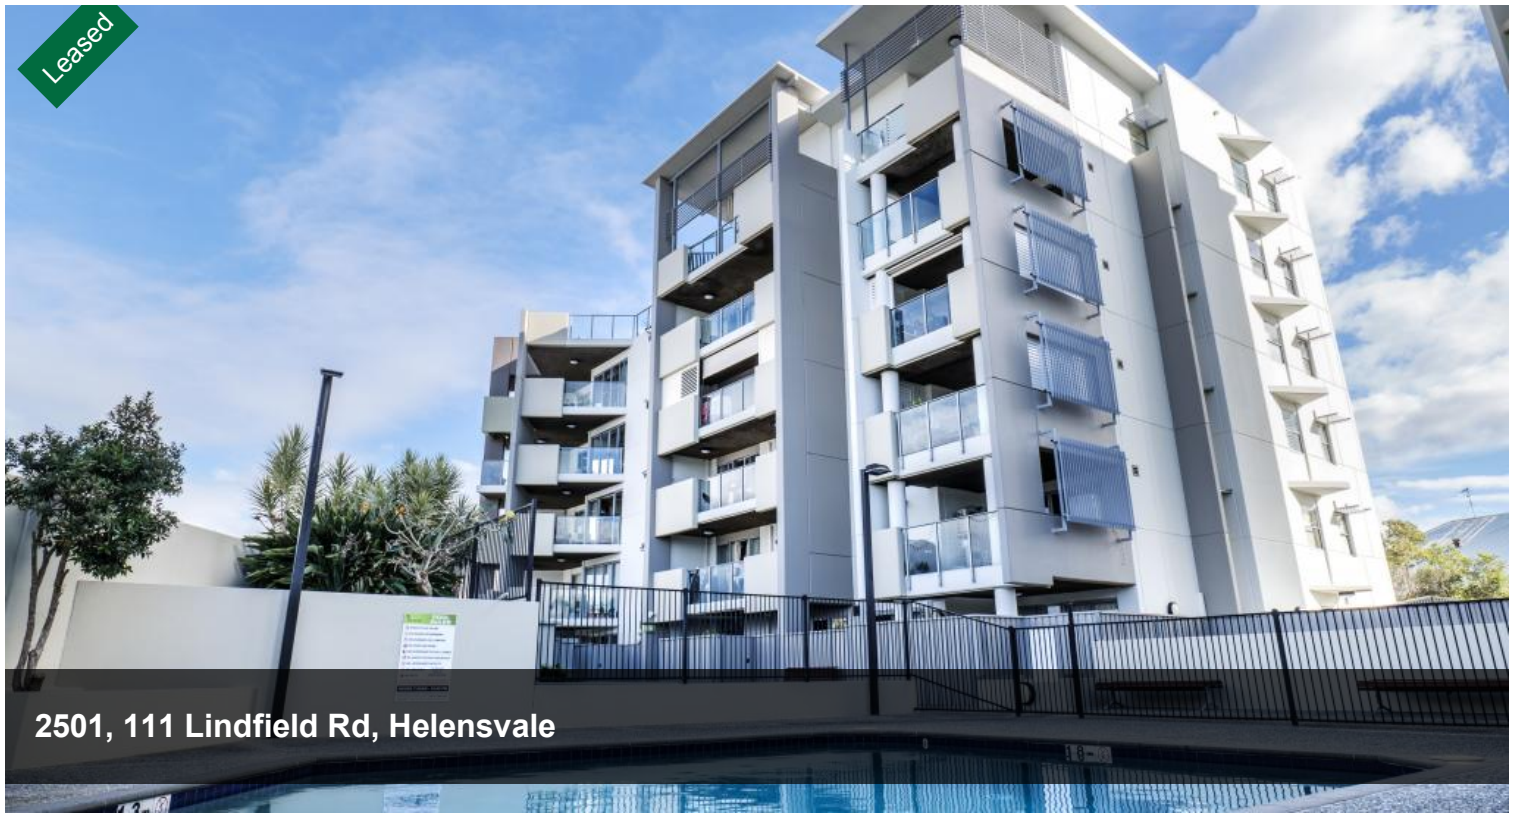

Leased

2501, 111 Lindfield Rd, Helensvale

EXCELLENT LOCATION

Spacious modern apartment located in the heart of the Helensvale shopping precinct walking distance to shops and train station. Positioned on the 5th floor in a fantastic and sought-after building with security and wonderful amenities.

FEATURES INCLUDE:

- Two spacious bedrooms with the main consisting of an ensuite and air conditioning
- Functional kitchen equipped with a dishwasher
- Large terrace which catches a lovely breeze and fantastic views
- Large air-conditioned open plan living and dining area
- Sparkling second bedroom
- Camera Intercom System
- The complex includes a pool and BBQ area
- Secure basement car space