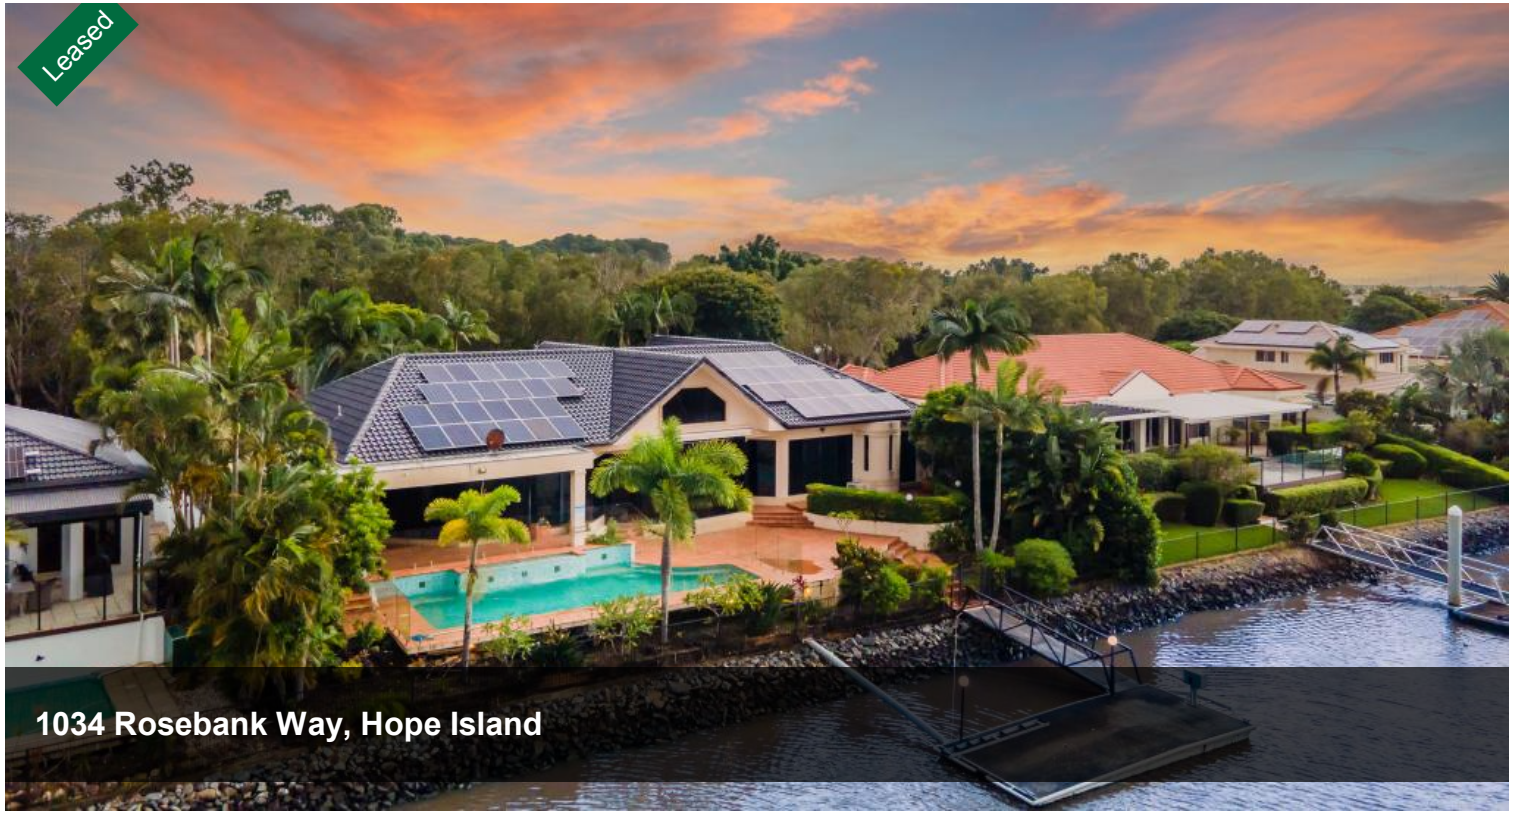

Leased

1034 Rosebank Way, Hope Island

STUNNING WATERFRONT RESIDENCE

We all dream of calling a beautiful waterfront luxury property home. Your dream could be a reality with this opportunity to secure a wonderful family abode in one of the most desirable streets on the Gold Coast within the prestigious Hope Island Resort.

Local Property Team is your luxury Gold Coast property management specialist.

Features include

- Secure Hope Island Resort locale
- Large single level family home
- Spacious open plan formal and informal living area's
- Four family bedrooms: Three bedrooms with ensuites
- Additional room perfect for a home gym, private office or playroom.
- Alfresco outdoor area
- Sparkling inground pool

1300 040 728

PROPERTY TEAM

- 900m2 block with manicured gardens
- 12 KW solar system
- Pontoon with 30m wide water frontage

Hope Island Resort offers a great lifestyle with its well renowned Golf Course, Pat Cash Tennis Academy, parks, boat ramps and BBQ areas, all within a gated community with 24hr security.