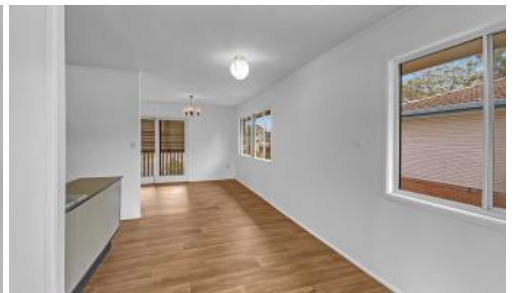

Leased

765 Nudgee Rd, Northgate

CENTRALLY LOCATED

Spacious Home on an 827sqm Block - Now Available for Rent!

This expansive level block, nestled in a highly sought-after Northgate neighborhood, is now ready for renters to call it home. This family property has been cherished for decades and is now available for rent for the first time in over 50 years. With an impressive 20.1-meter wide frontage, 765 Nudgee Road offers ample space for you to make it your own. You have the option to renovate to your liking or, with council approval, explore the potential for sub-division, providing you with various opportunities in this rapidly growing suburb.

Here are some highlights of this property:

- Three bedrooms plus study or small fourth bedroom
- Conveniently located near public transportation
- Close to renowned schools, family-friendly parks, and scenic bike paths
- Easy access to the Gateway Arterial, including M7, for a hassle-free commute to the City and Airport